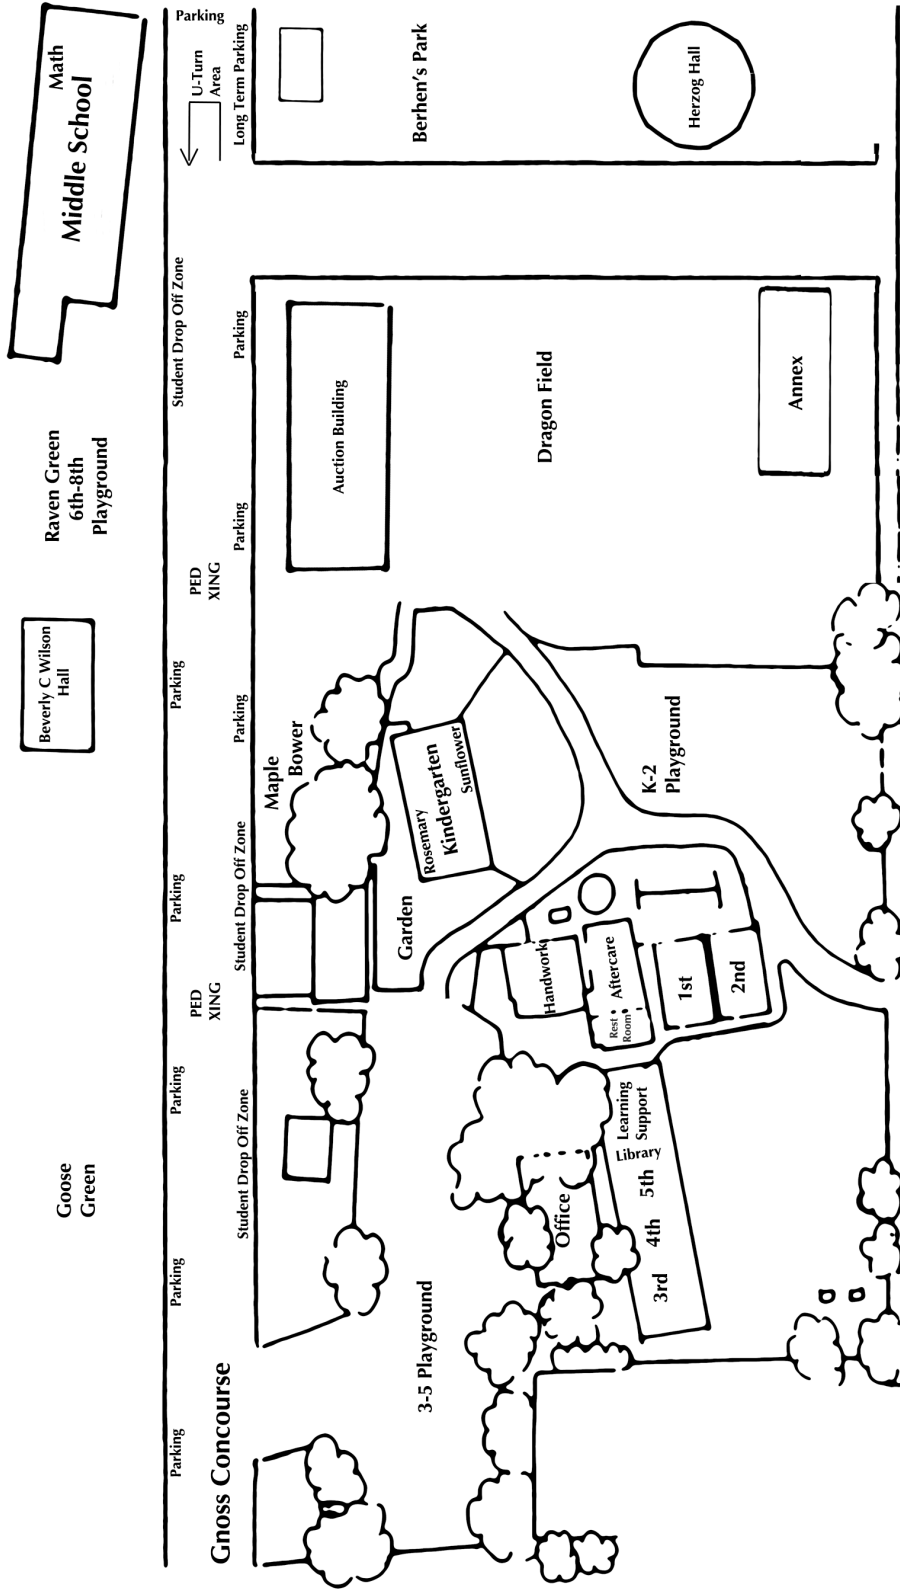

CAMPUS MAP

No U-Turns on Gnos Concourse until the end of street

Please be Aware of Pedestrians and Cyclists

Parking along Concourse is short term (1 Hour)

All Day parking at end of street past Madrone Hall or commuter lot outside the main gate

Gate is locked after hours and weekends, for access please contact the office 762-9020